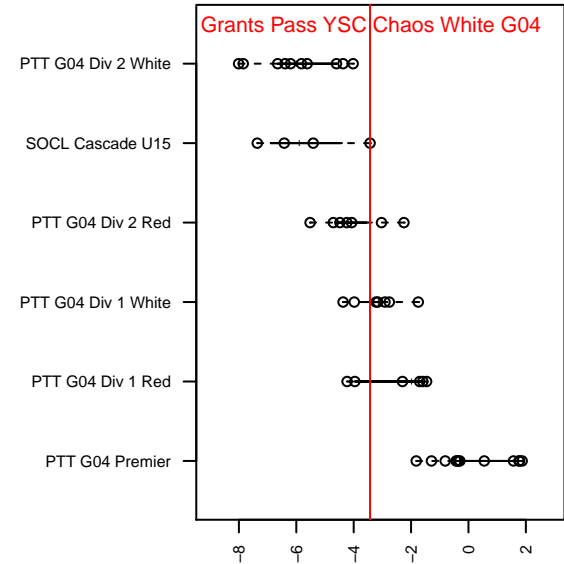

Grants Pass YSC Chaos White G04

Grants Pass Youth SC
Grants Pass, OR
G04 total strength=854
attack=2.09 defense=0.7
fall league = SOCL Cascade U15

alt names used:

Venues played:
2016 SOCL Cascade U15

Grants Pass YSC Chaos White G04
Dots are actual minus expected GF (blue circles) and GA (red triangles).
Blue line is smoothed change in attack strength. Red is smoothed change in defense strength.

**attack and defense variance (black dot)
relative to other teams
and top 10 in region**

**attack and defense rating
relative to others at age
and all opponents in last 13 months**

Performance relative to 13 month average